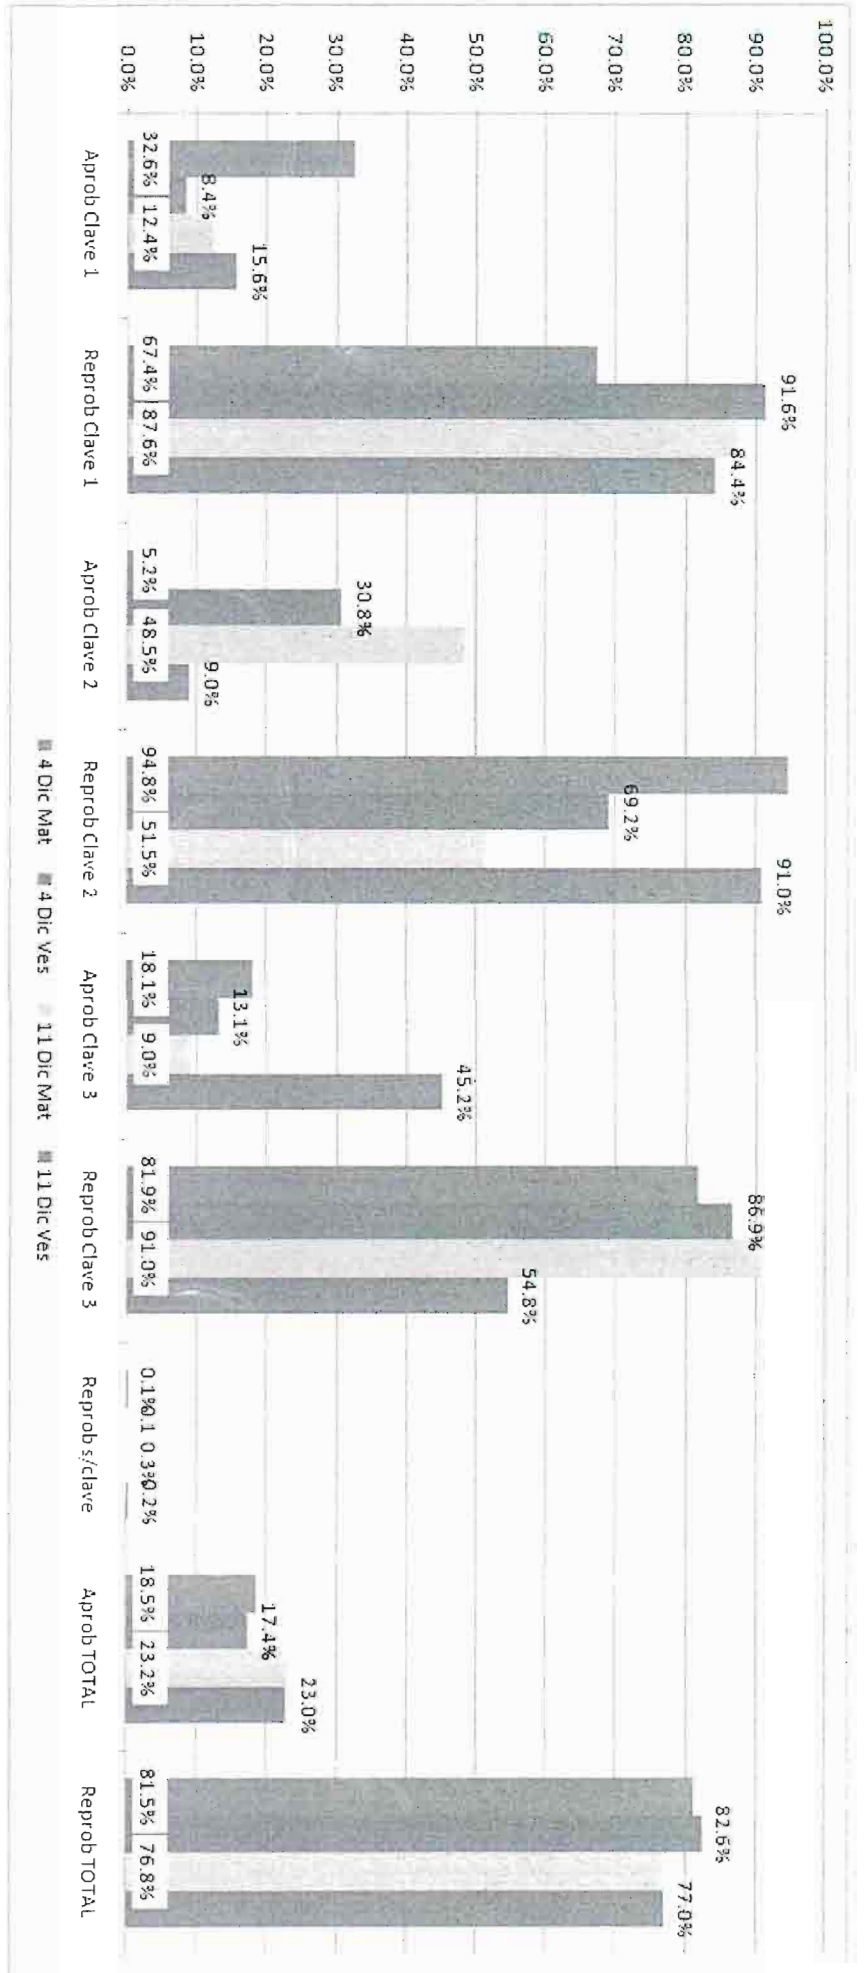

% Aprobados y reprobados por día, turno y clave

de