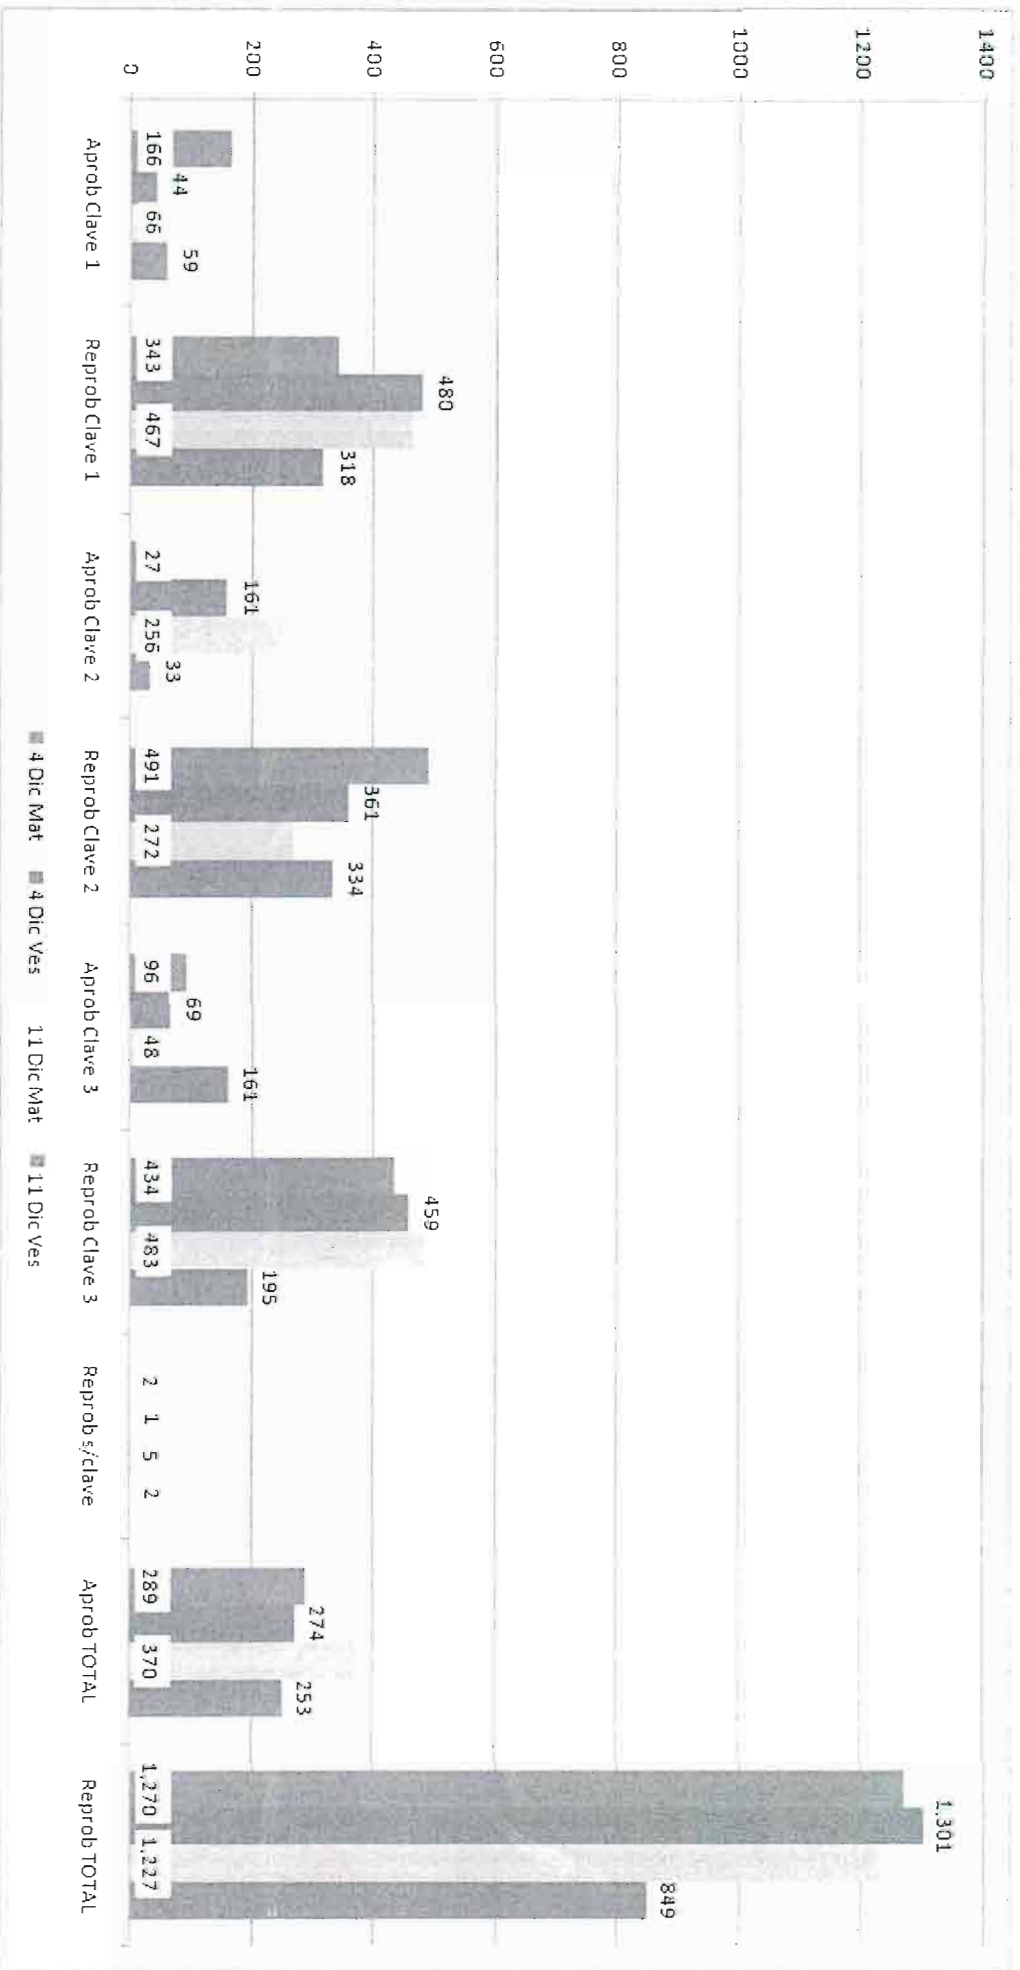

Aprobados y reprobados por día, turno y clave

	4 Dic Mat	4 Dic Ves	11 Dic Mat	11 Dic Ves	Total
Aprob Clave 1	166	44	66	59	335
Reprob Clave 1	343	480	467	318	1,608
Aprob Clave 2	27	161	256	33	477
Reprob Clave 2	491	361	272	334	1,458
Aprob Clave 3	96	69	48	161	374
Reprob Clave 3	434	459	483	195	1,571
Reprob s/clave	2	1	5	2	10
Aprob TOTAL	289	274	370	253	1,186
Reprob TOTAL	1,270	1,301	1,227	849	4,647
Total A+R	1,559	1,575	1,597	1,102	5,833

% Aprobados y reprobados por día, turno y clave

	4 Dic Mat	4 Dic Ves	11 Dic Mat	11 Dic Ves	Total
Aprob Clave 1	32.6%	8.4%	12.4%	15.6%	
Reprob Clave 1	67.4%	91.6%	87.6%	84.4%	
Aprob Clave 2	5.2%	30.8%	48.5%	9.0%	
Reprob Clave 2	94.8%	69.2%	51.5%	91.0%	
Aprob Clave 3	18.1%	13.1%	9.0%	45.2%	
Reprob Clave 3	81.9%	86.9%	91.0%	54.8%	
Reprob s/clave	0.1%	0.1%	0.3%	0.2%	
Aprob TOTAL	18.5%	17.4%	23.2%	23.0%	20.3%
Reprob TOTAL	81.5%	82.6%	76.8%	77.0%	79.7%

Aprobados y reprobados por día, turno y clave