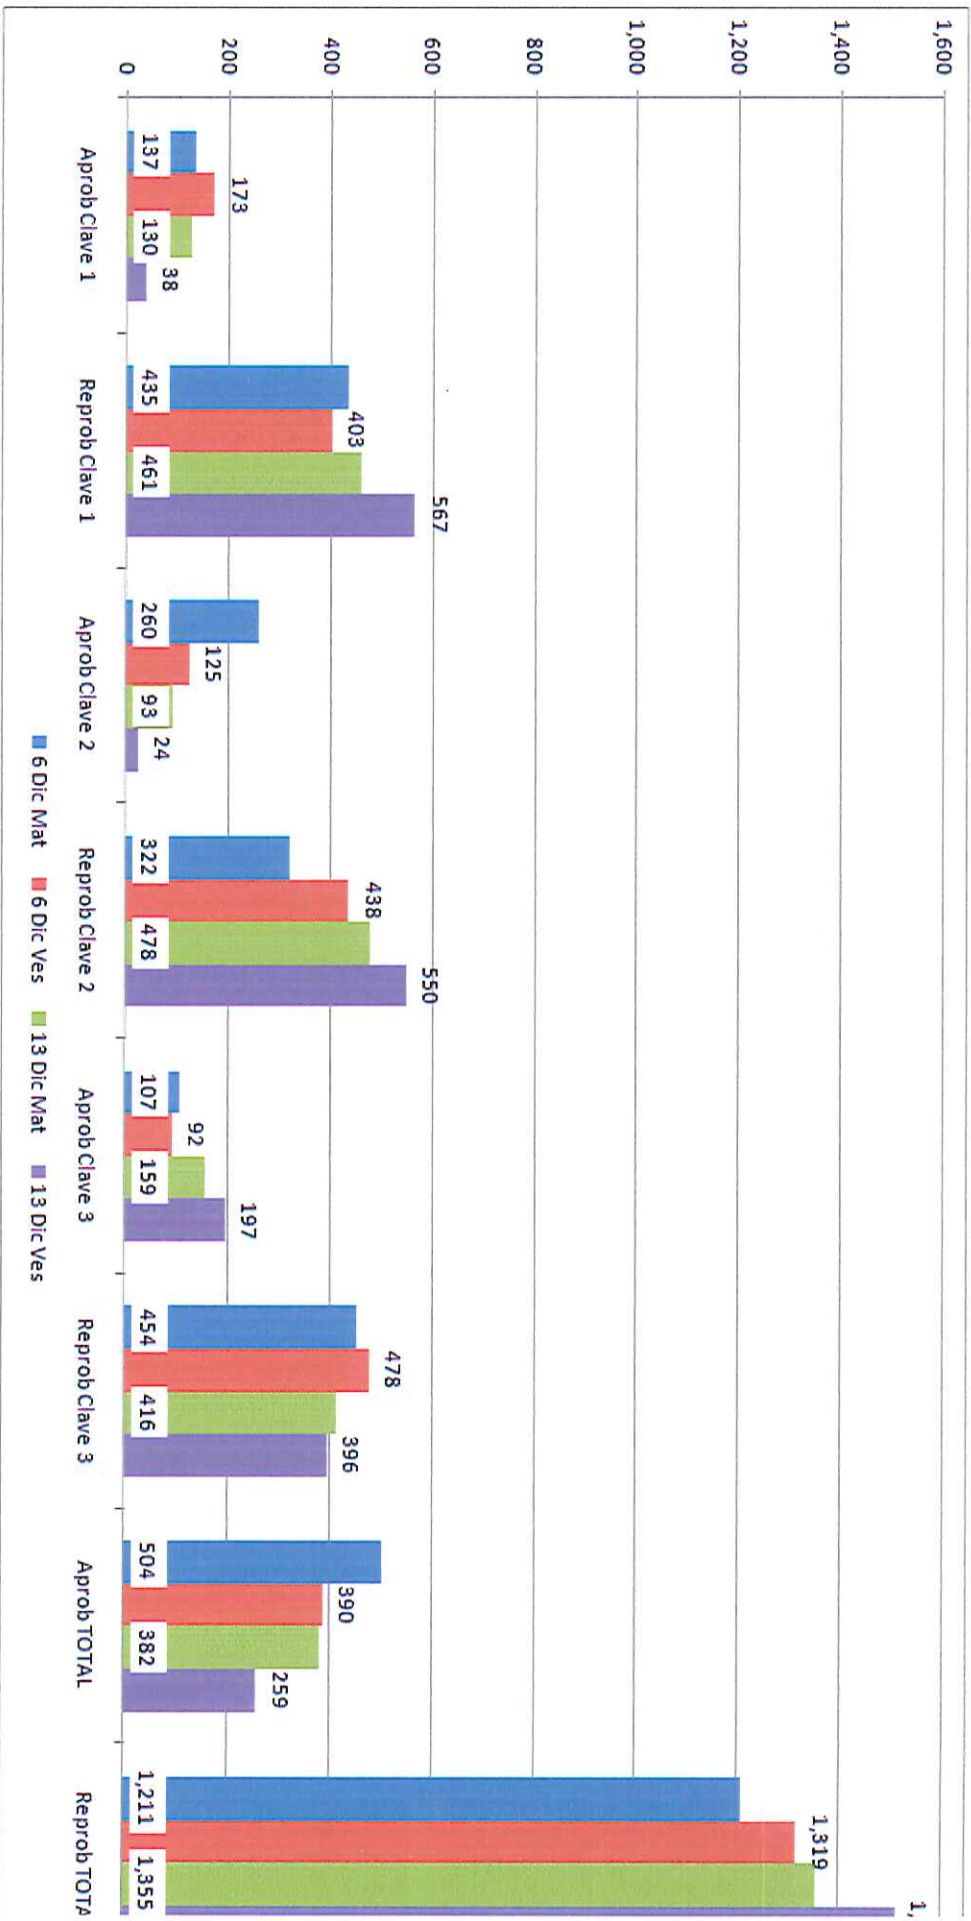

Aprobados y reprobados por día, turno y clave

	6 Dic Mat	6 Dic Ves	13 Dic Mat	13 Dic Ves	Total
Aprob Clave 1	137	173	130	38	
Reprob Clave 1	435	403	461	567	
Aprob Clave 2	260	125	93	24	
Reprob Clave 2	322	438	478	550	
Aprob Clave 3	107	92	159	197	
Reprob Clave 3	454	478	416	396	
Aprob TOTAL	504	390	382	259	1,535
Reprob TOTAL	1,211	1,319	1,355	1,513	5,398
Total A+R	1,715	1,709	1,737	1,772	6,933

% Aprobados y reprobados por día, turno y clave

	6 Dic Mat	6 Dic Ves	13 Dic Mat	13 Dic Ves	Total
Aprob Clave 1	24.0%	30.0%	22.0%	6.3%	
Reprob Clave 1	76.0%	70.0%	78.0%	93.7%	
Aprob Clave 2	44.7%	22.2%	16.3%	4.2%	
Reprob Clave 2	55.3%	77.8%	83.7%	95.8%	
Aprob Clave 3	19.1%	16.1%	27.7%	33.2%	
Reprob Clave 3	80.9%	83.9%	72.3%	66.8%	
Aprob TOTAL	29.4%	22.8%	22.0%	14.6%	22.1%
Reprob TOTAL	70.6%	77.2%	78.0%	85.4%	77.9%

Aprobados y reprobados por día, turno y clave