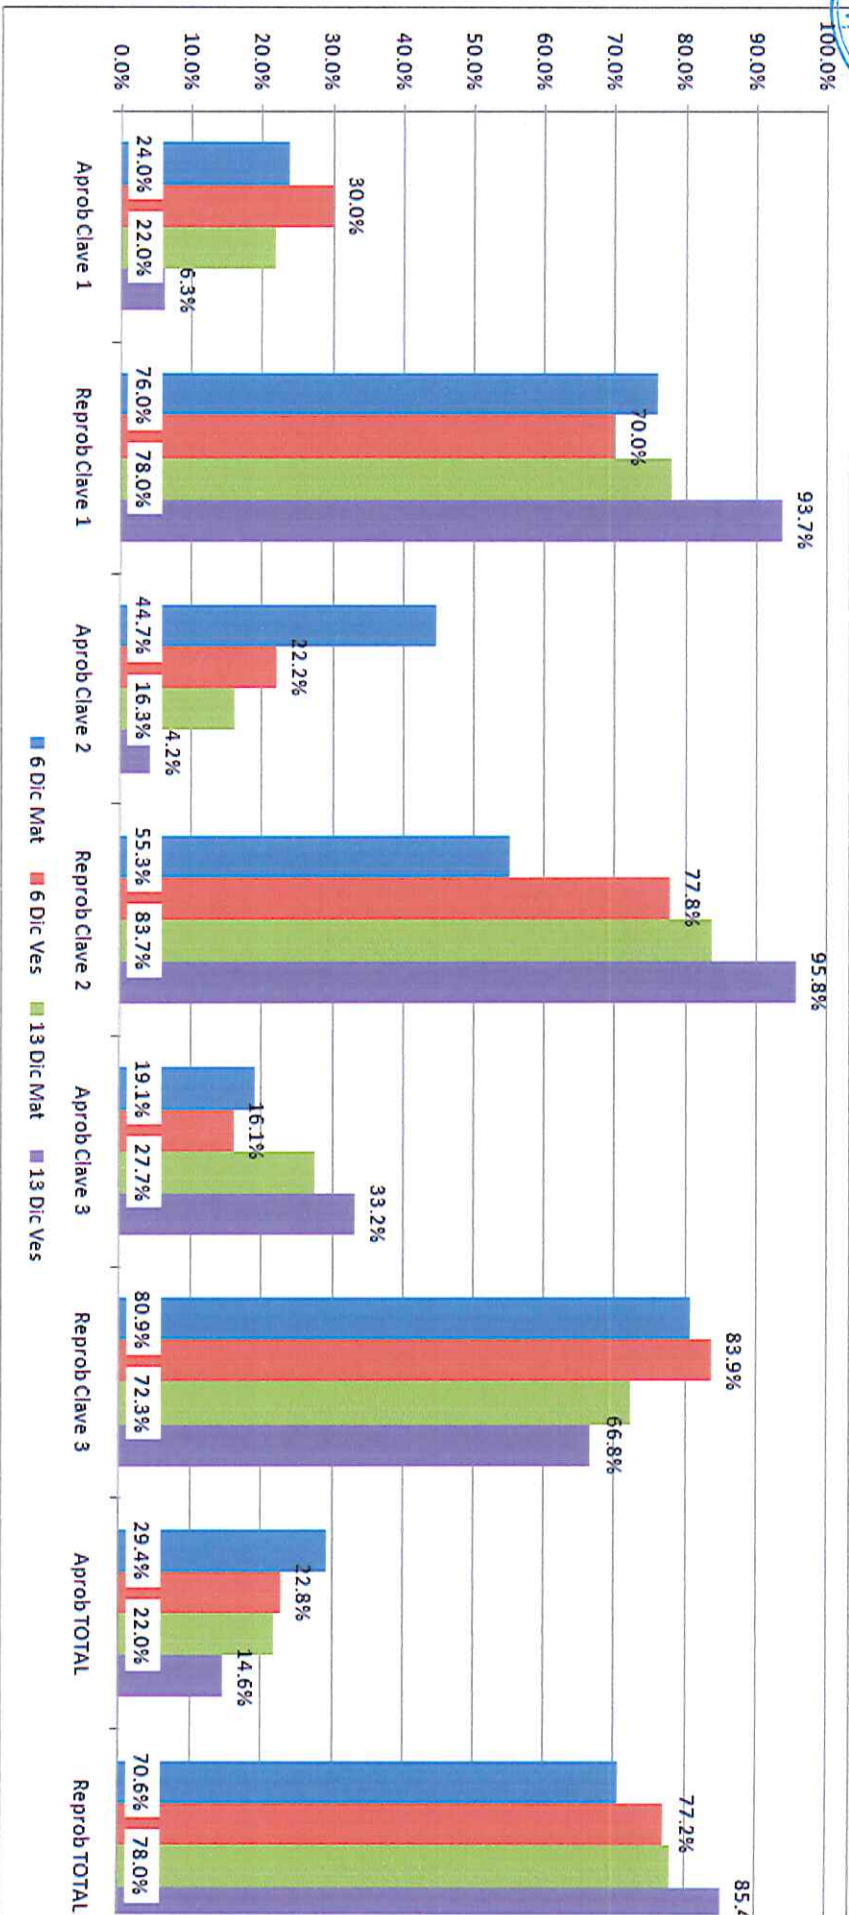

% Aprobados y reprobados por día, turno y clave