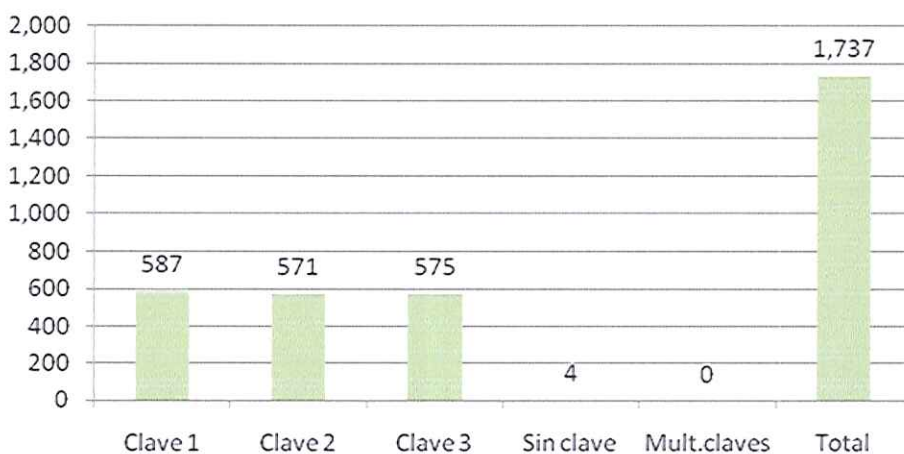

APROB	REPROB
83.3%	16.7%
21.3%	78.7%
20.0%	80.0%
23.9%	76.1%
0.0%	100.0%
0.0%	100.0%
17.1%	82.9%
19.8%	80.2%
15.4%	84.6%
38.9%	61.1%
4.1%	95.9%
50.0%	50.0%
15.5%	84.5%
21.7%	78.3%
42.0%	58.0%
19.6%	80.4%
50.0%	50.0%
20.3%	79.7%
0.0%	100.0%
100.0%	0.0%
20.0%	80.0%
14.3%	85.7%
17.2%	82.8%
9.1%	90.9%
16.3%	83.7%
19.5%	80.5%
14.5%	85.5%
100.0%	0.0%
13.2%	86.8%
16.5%	83.5%
38.0%	62.0%
17.5%	82.5%
4.9%	95.1%
19.0%	81.0%
27.6%	72.4%
22.1%	77.9%

% APROBADOS POR INSTITUCIÓN

NÚMERO DE APROBADOS y REPROBADOS POR INSTITUCIÓN

13 Dic Mat

13 Dic Ves